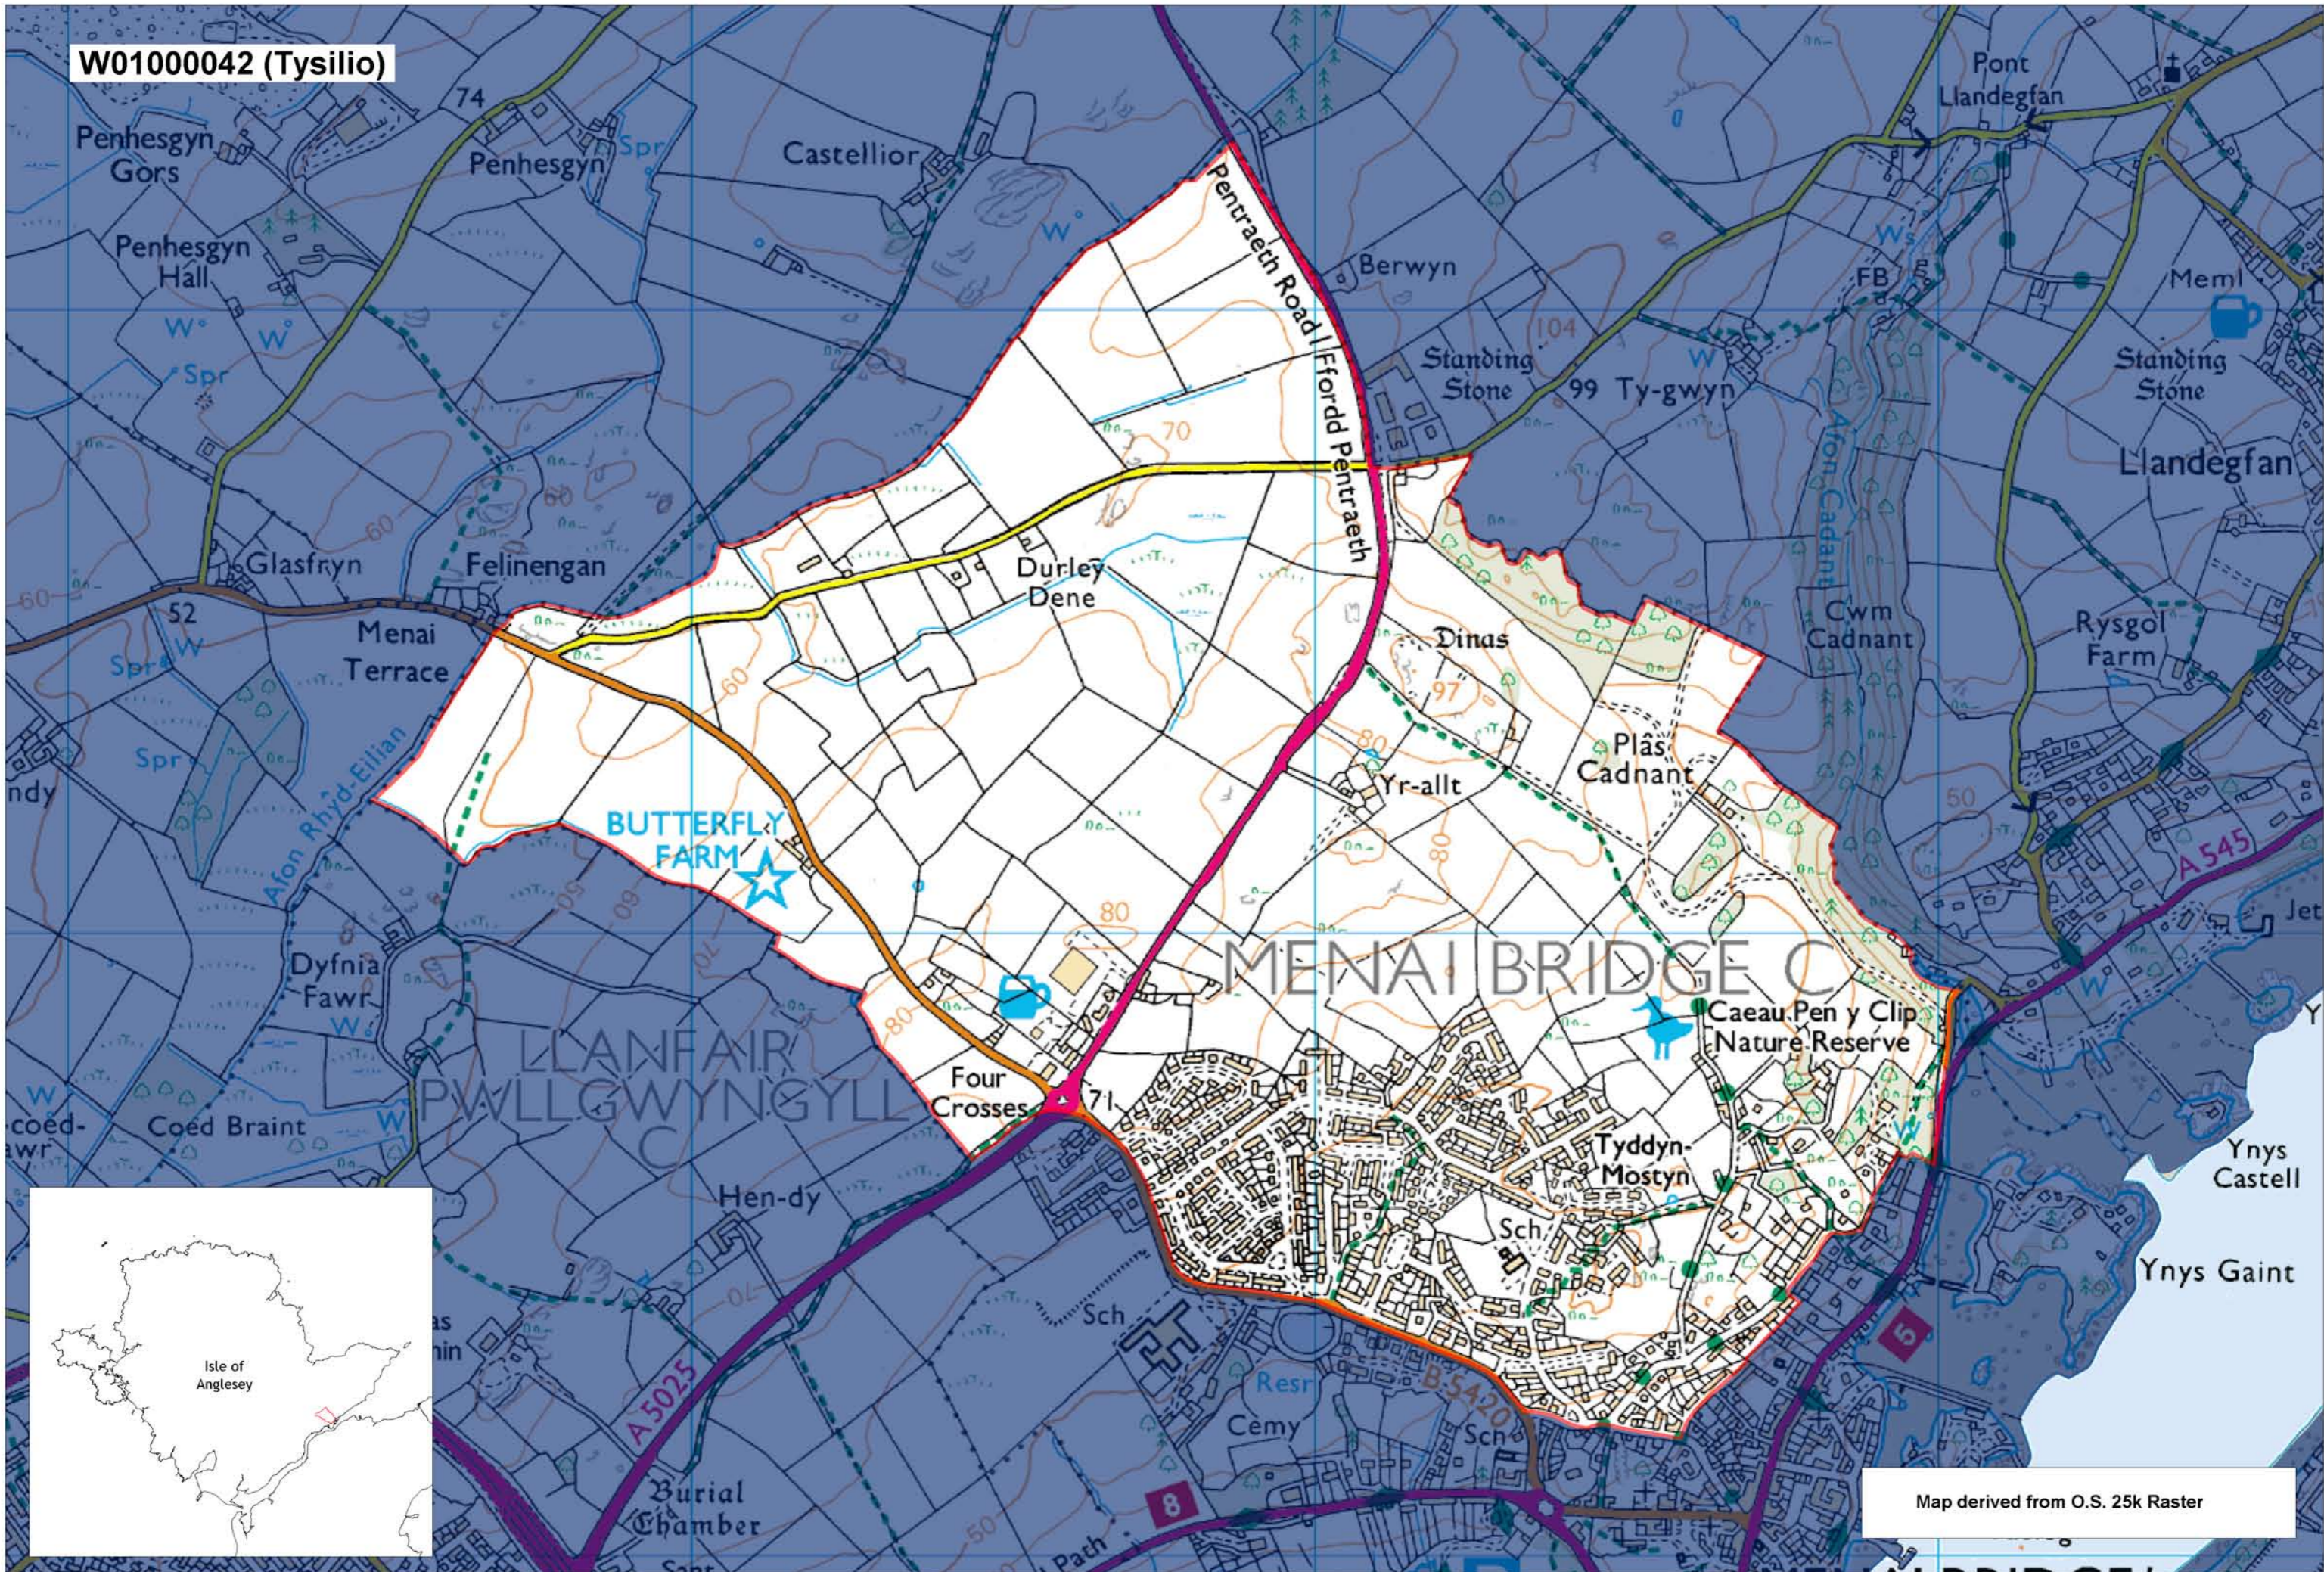

W0100042 (Tysilio)

Map derived from O.S. 25k Raster